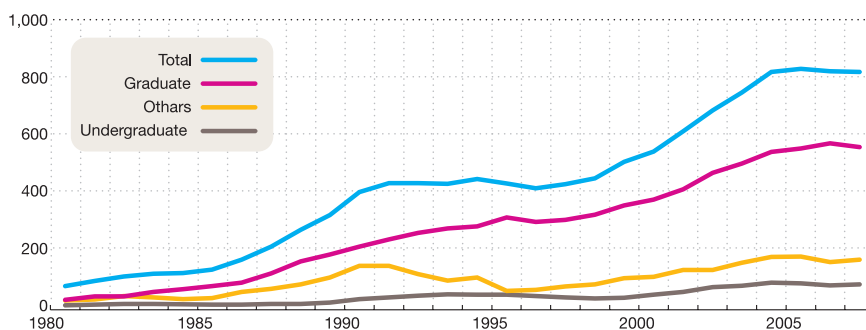

Changes in Number of International Students